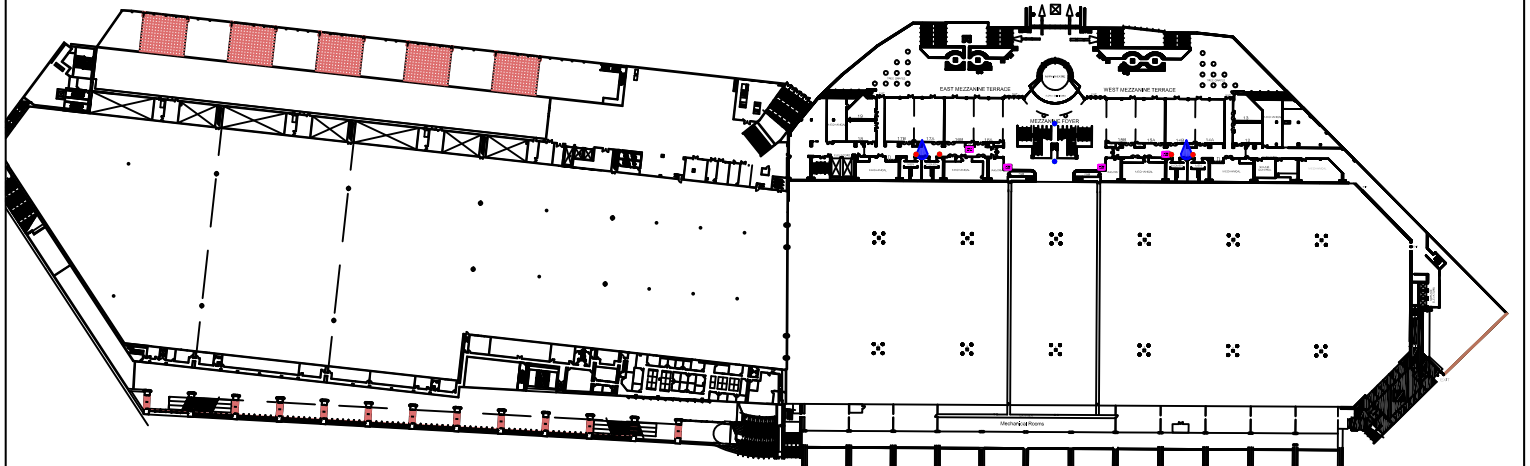

Upper East: 13 Mounted Hand Sanitizers  
 3 Standing Hand Sanitizers  
 6 Water Refill Stations

Upper West: 10 Mounted Hand Sanitizers  
 2 Standing Hand Sanitizers  
 8 Water Refill Stations

Mezzanine: 4 Mounted Hand Sanitizers  
 2 Standing Hand Sanitizers  
 2 Water Refill Stations

Ground Level: 12 Mounted Hand Sanitizers  
 8 Standing Hand Sanitizers  
 10 Water Refill Stations

**SAN DIEGO CONVENTION CENTER  
 TRI-LEVEL MAP  
 AMENITIES - (HAND SANITIZER STATIONS,  
 WATER REFILL STATIONS, CHARGING STATIONS,  
 TRASH UNITS, BIKE RACKS)**